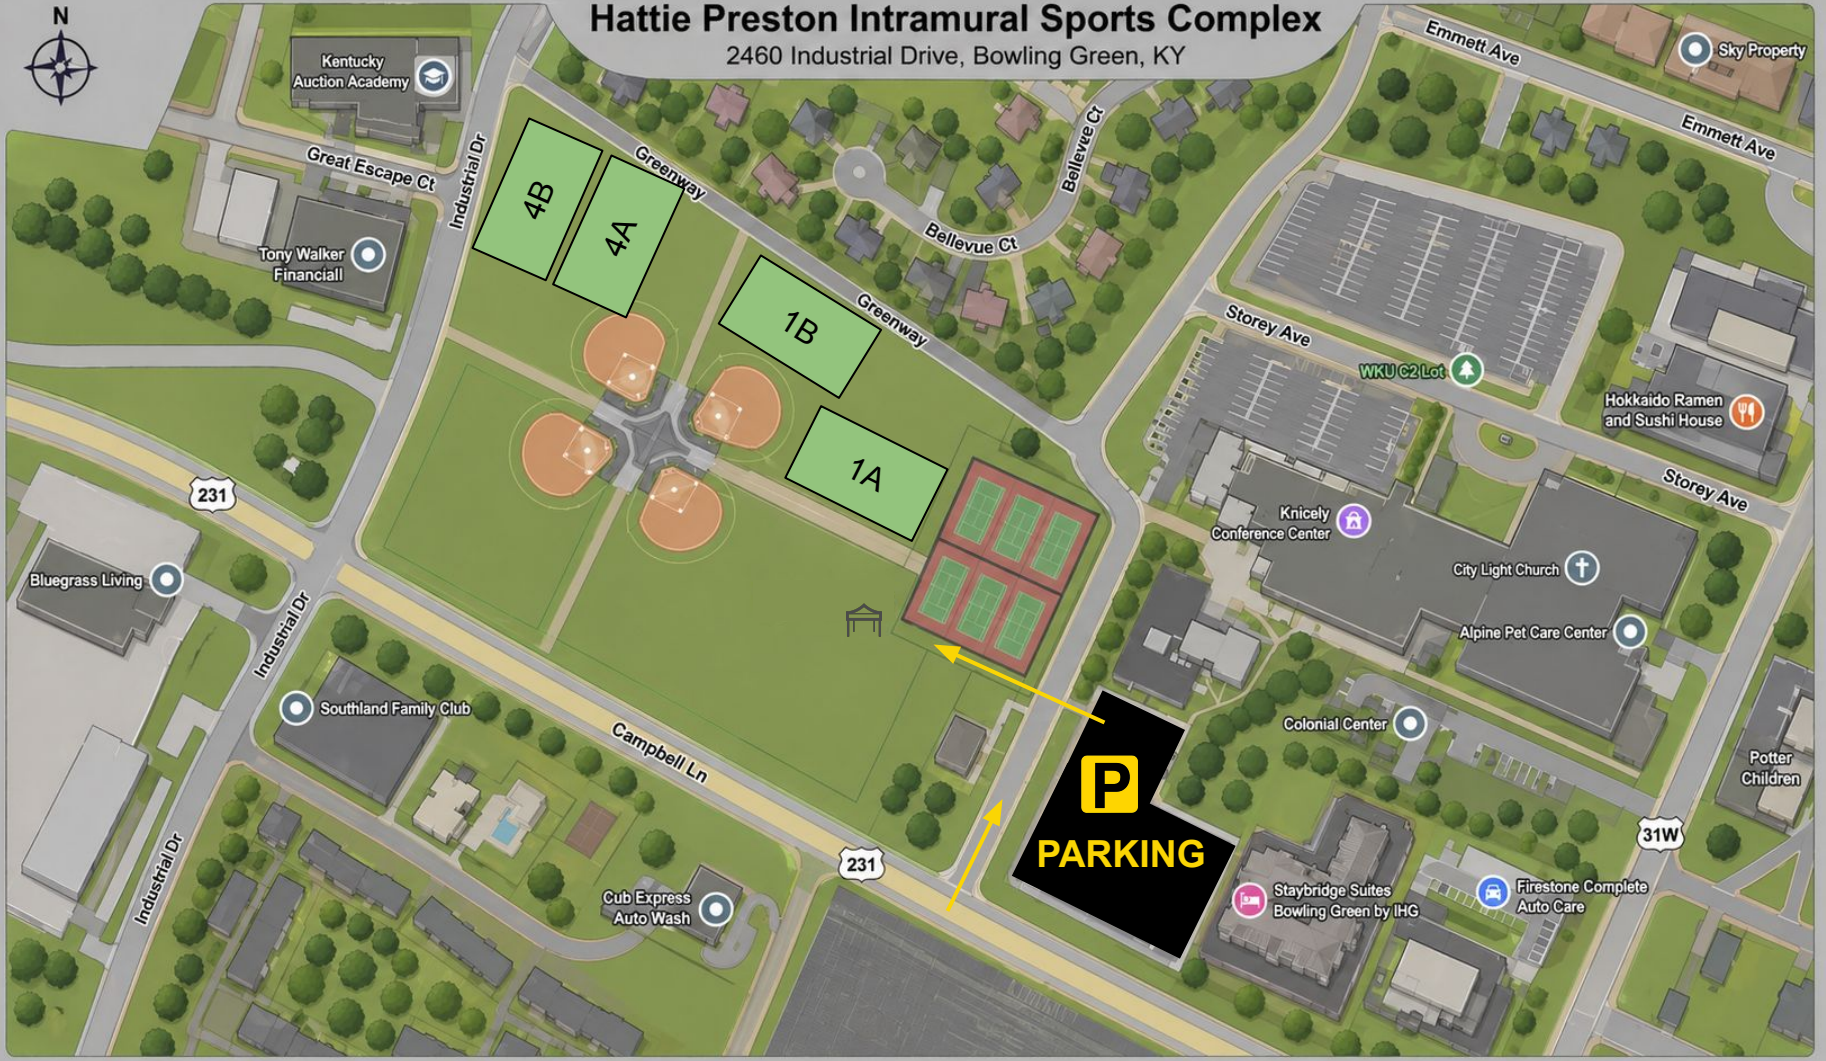

Hattie Preston Intramural Sports Complex

2460 Industrial Drive, Bowling Green, KY

Kentucky Auction Academy

Tony Walker Financial

231

Bluegrass Living

Southland Family Club

Campbell Ln

Cub Express Auto Wash

231

P
PARKING

Knicely Conference Center

City Light Church

Alpine Pet Care Center

Colonial Center

Staybridge Suites Bowling Green by IHG

Firestone Complete Auto Care

Hokkaido Ramen and Sushi House

Storey Ave

WKU C2 Lot

Storey Ave

Greenway

Bellevue Ct

Greenway

Industrial Dr

Great Escape Ct

Emmett Ave

Emmett Ave

31W

Potter Children

Sky Property