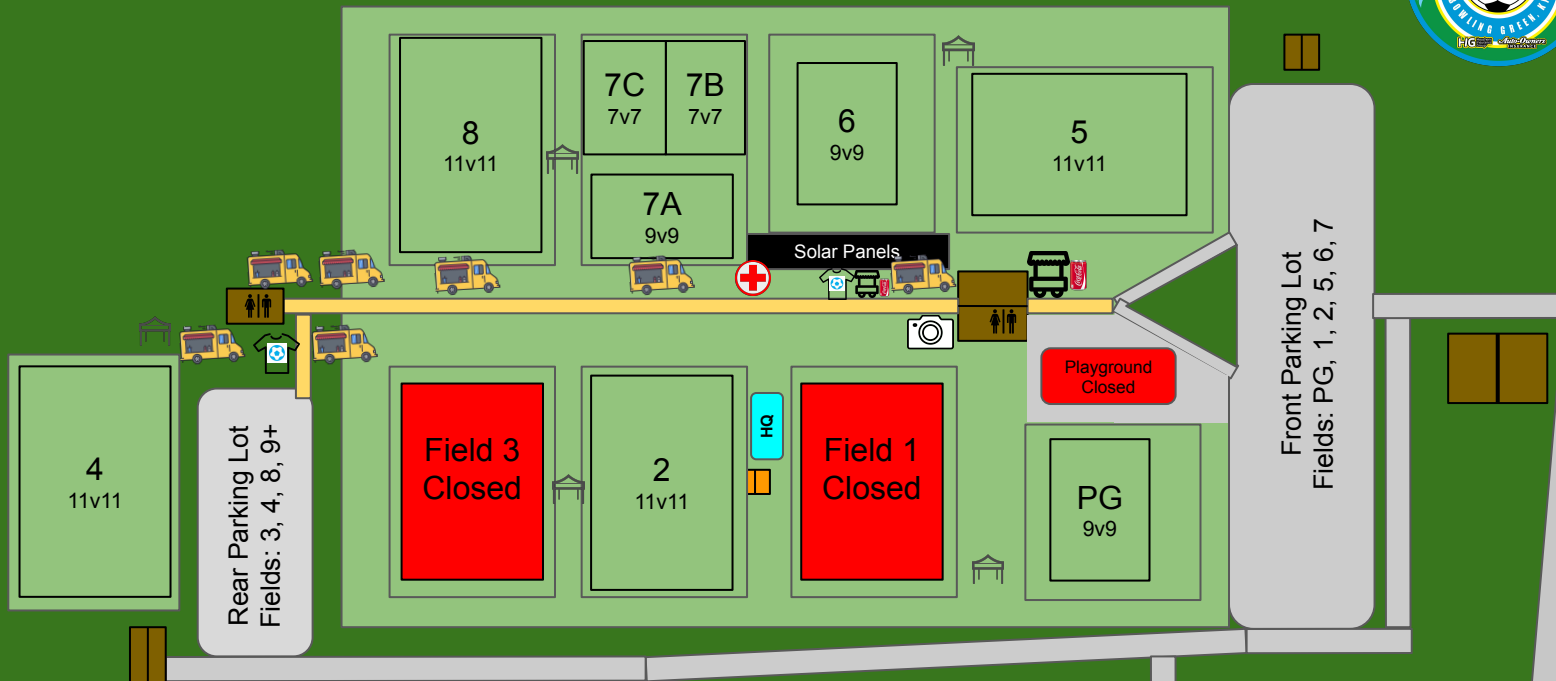

# Lovers Lane Soccer Complex - Spring Classic 2026

- Medical
- Photo
- Food Truck
- Merchandise
- Drinks/Snacks
- Field Marshal
- HQ

# Premier Grounds at Preston Miller Park - 2026 Spring Classic Field Map

Que Pasa Tacos

Que Pasa Michoacana

Southern BBQ

**BGPR**  
BOWLING GREEN  
PARKS & RECREATION

Preston Miller Park  
2303 Tomblinson Way  
(55 acres)

- Restrooms
- Concessions
- Parking
- Emergency Phone
- Shelter
- Playground